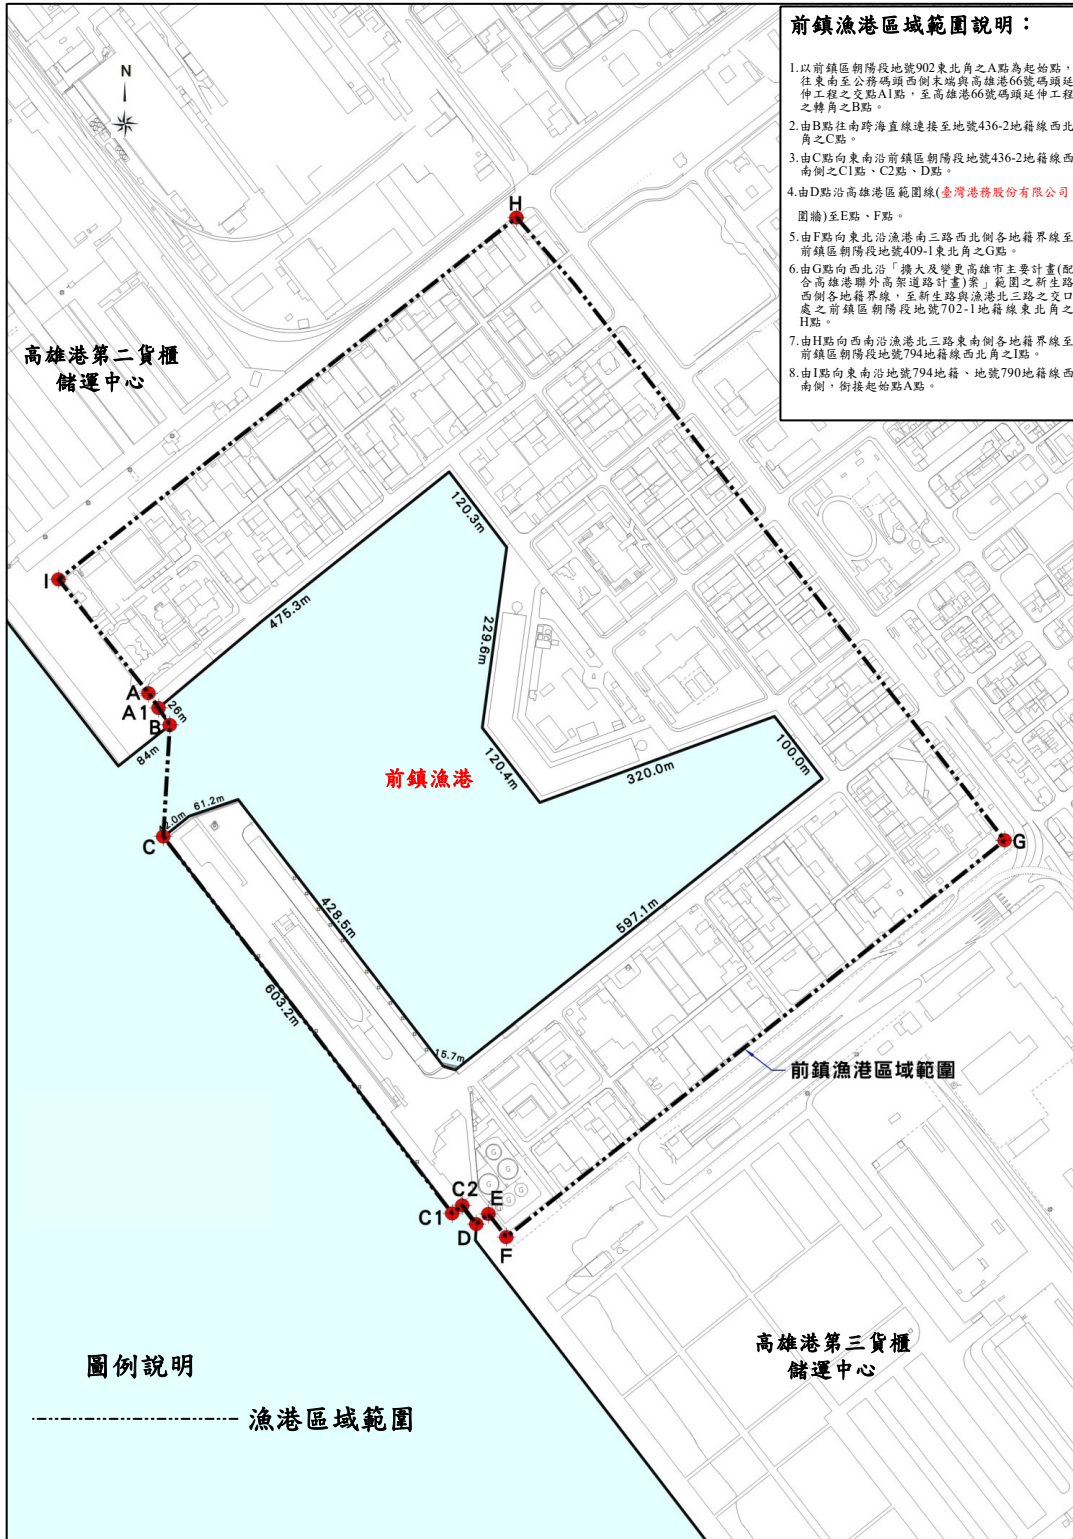

前鎮漁港區域圖

點位名稱	二度分帶 TWD97 坐標系統	
	縱坐標 N(Y)	橫坐標 E(X)
A	2,496,926.5674	179,147.8430
A1	2,496,914.3585	179,156.8230
B	2,496,894.4729	179,174.0737
C	2,496,753.3691	179,164.2291
C1	2,496,278.6670	179,536.3540
C2	2,496,285.0166	179,546.3003
D	2,496,262.0000	179,565.0410
E	2,496,276.3640	179,581.7590
F	2,496,236.5859	179,612.9375
G	2,496,748.0041	180,281.4270
H	2,497,528.9544	179,666.6432
I	2,497,091.0371	179,021.9308